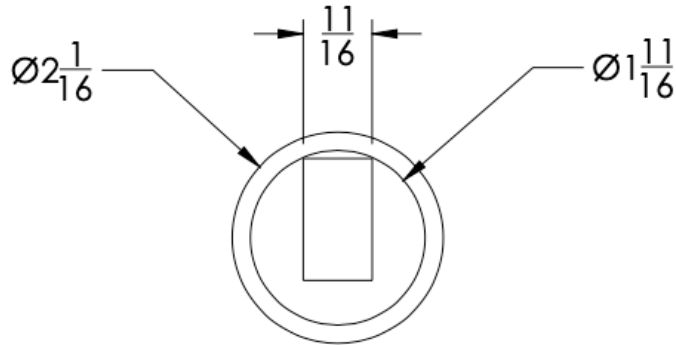

COLLECTION ELOQUENCE

ROBE HOOK

Model	Product	Finishes Available
ELO-RHS1	Robe Hook	Multiple finishes available. Over 23 finishes to choose from.

FINISHES			
	Polished (-P)	Antique Copper (-ACOP)	Polished Gold (-PGLD)
	Brushed (-B)	Polished Brass (-PBRS)	Brushed Copper (-BCOP)
	Brushed Gold (-BGLD)	Matte White (-WHT)	Brushed Rose Gold (-BRGD)
	Matte Black (-BLK)	Brushed Modern Bronze (-BMBRZ)	Brushed Black (-BRBLK)
	Oil Rubbed Bronze (-ORB)	Glossy White (-GWHT)	Polished Black (-PBLK)
	Brushed Brass (-BBRS)	Polished Rose Gold (-PRGD)	Antique Nickel (-ANKL)
	Brushed Bronze (-BBRZ)	Unlacquered Brass (-UBRS)	Black Nickel (-NKBL)
	Antique Brass (-ABRS)	Polished Nickel (-PNKL)	

Dimension in inches

FRONT

TOP

SIDE

NOTE: Dimensions subject to change without notice.